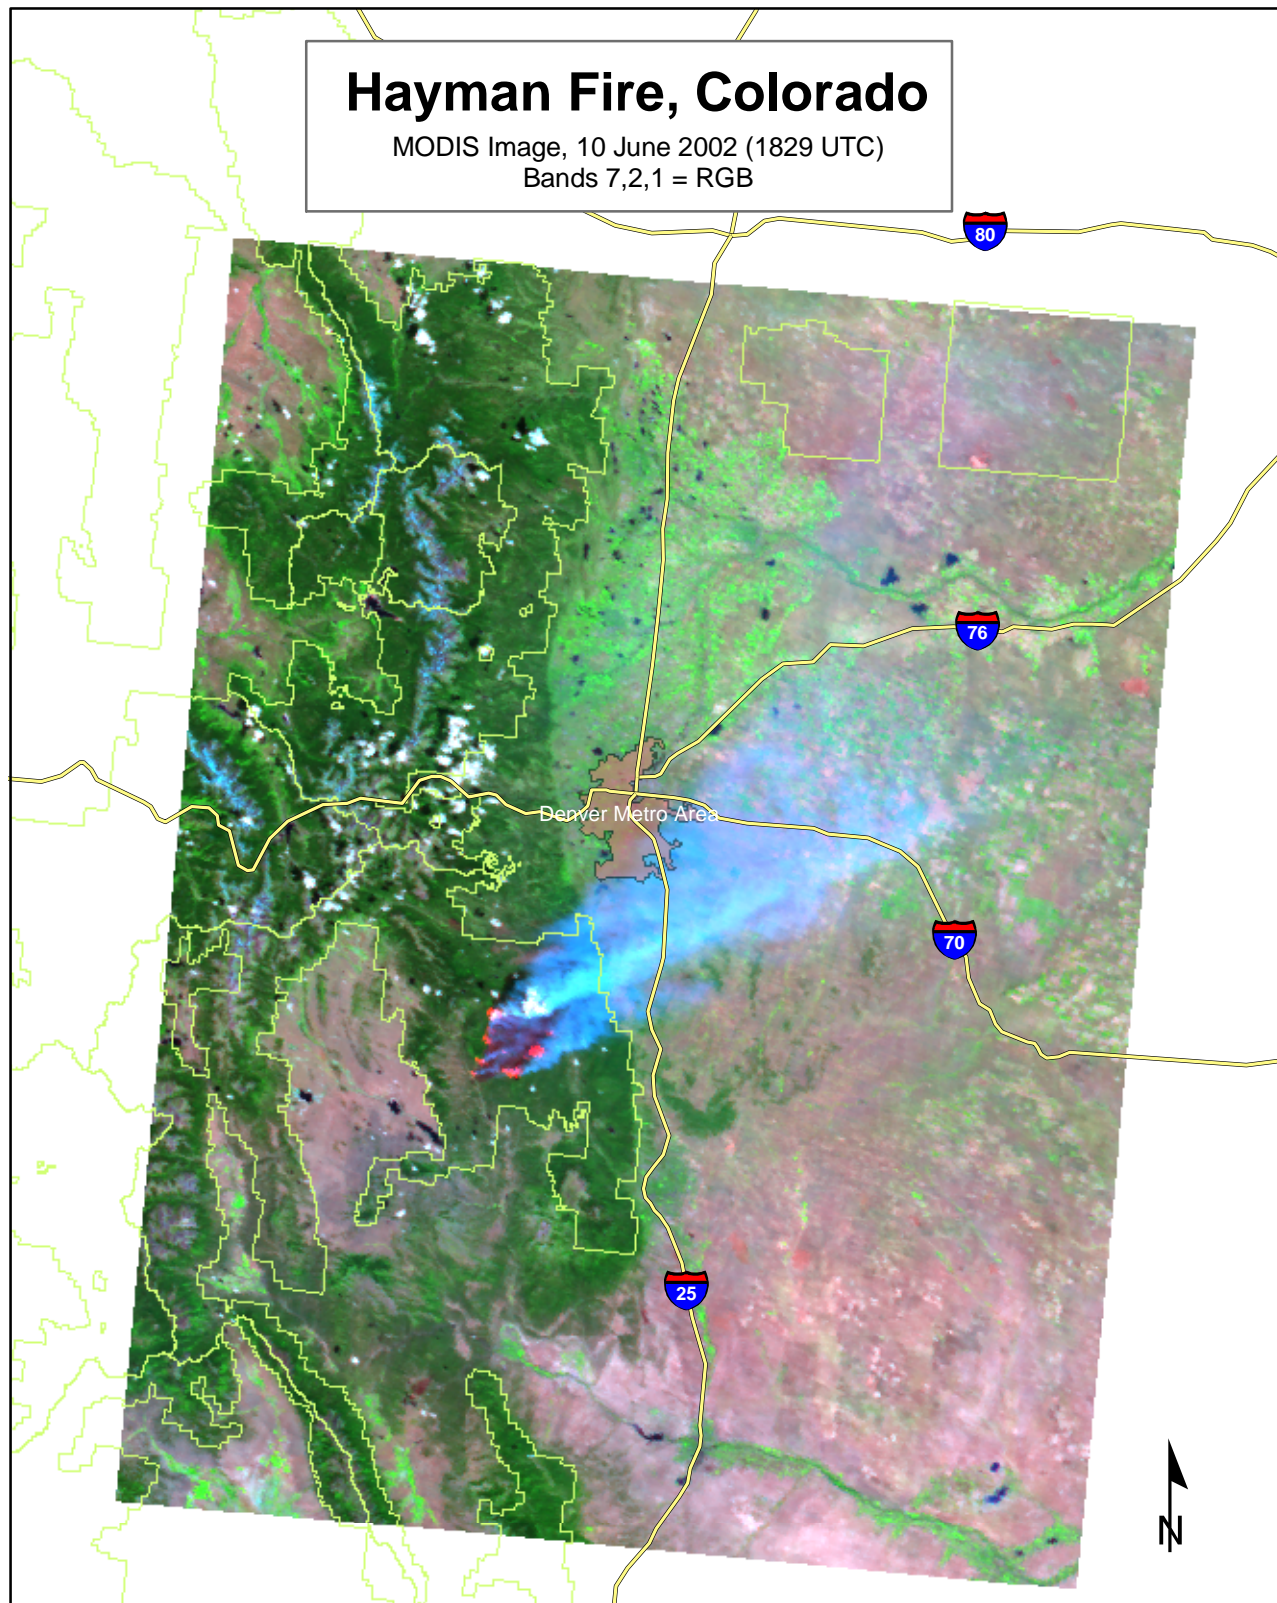

Hayman Fire, Colorado

MODIS Image, 10 June 2002 (1829 UTC)
Bands 7,2,1 = RGB

MODIS imagery supplied by Forest Service - Remote Sensing Applications Center
www.fs.fed.us/eng/rsac/fire_maps.html
fsweb.rsac.fs.fed.us
801-975-3750

 National Forest Boundaries