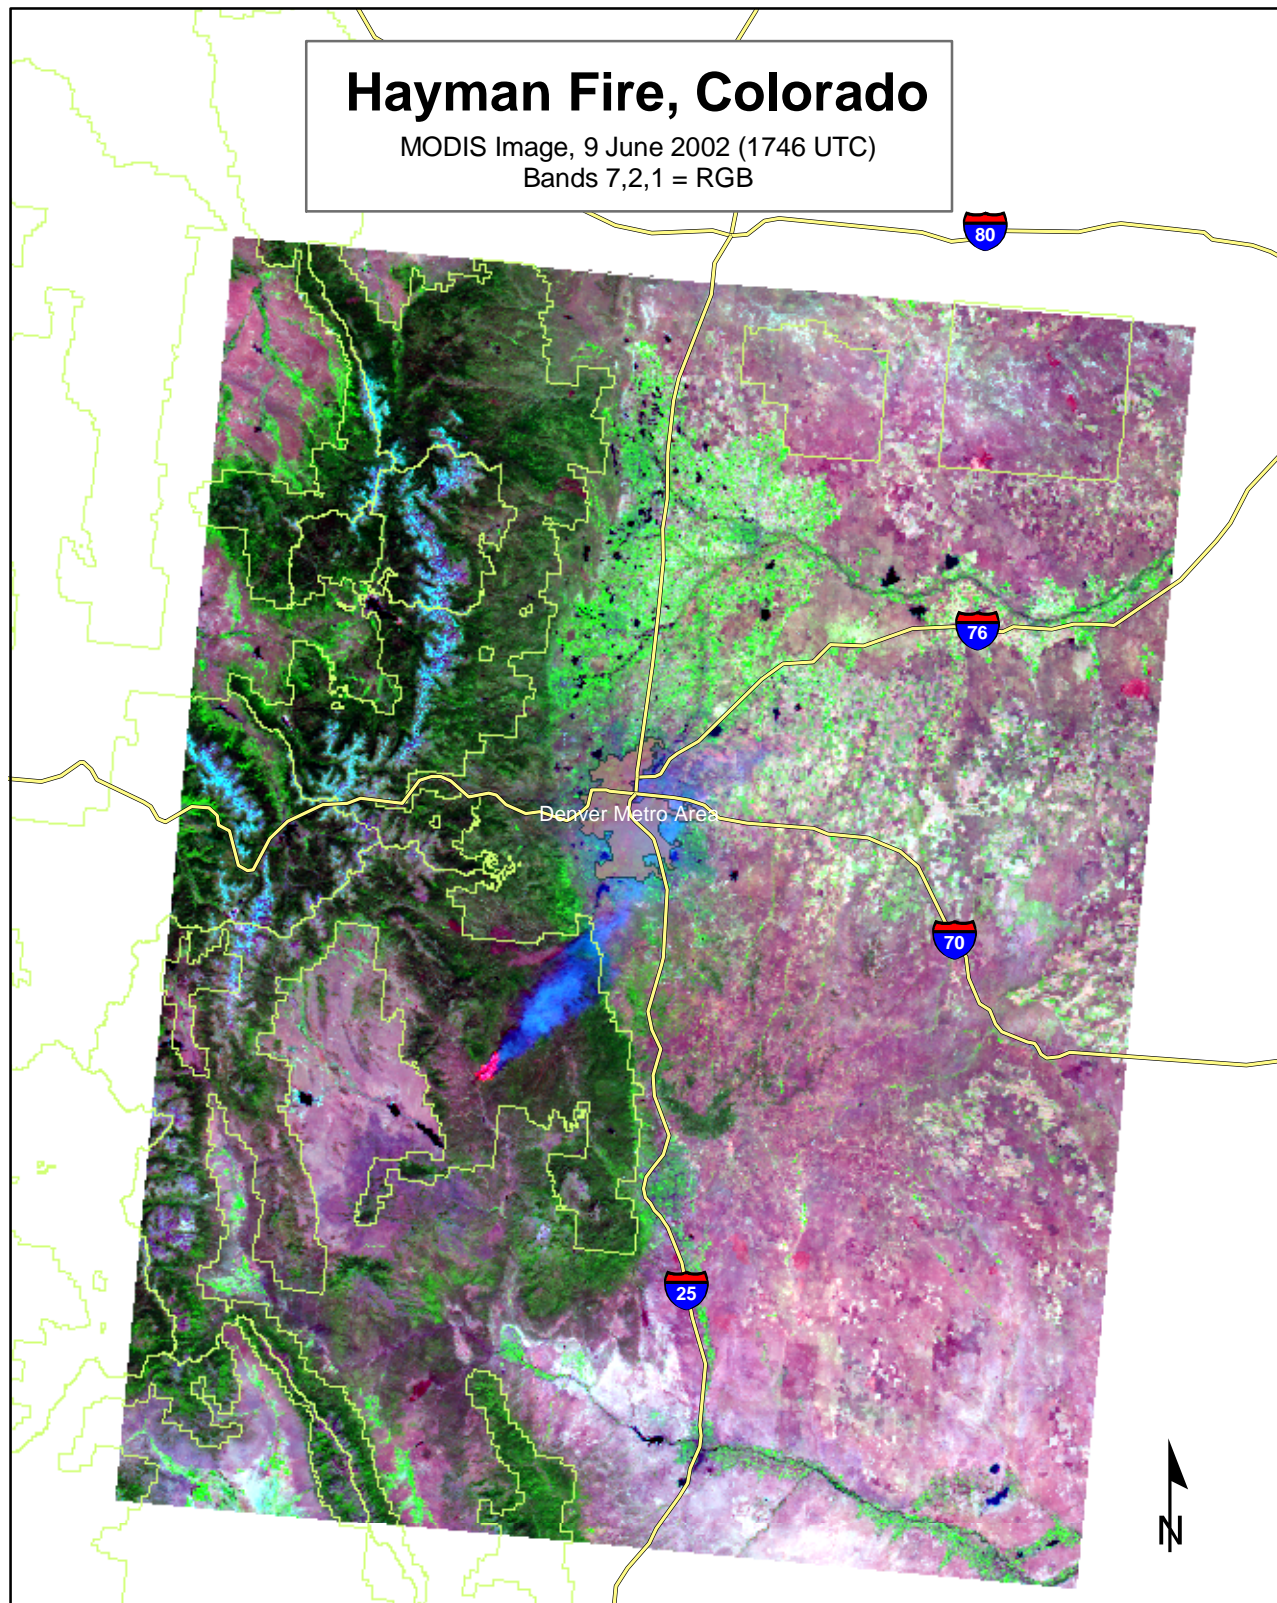

Hayman Fire, Colorado

MODIS Image, 9 June 2002 (1746 UTC)
Bands 7,2,1 = RGB

MODIS imagery supplied by Forest Service - Remote Sensing Applications Center
www.fs.fed.us/eng/rsac/fire_maps.html
fsweb.rsac.fs.fed.us
801-975-3750

 National Forest Boundaries